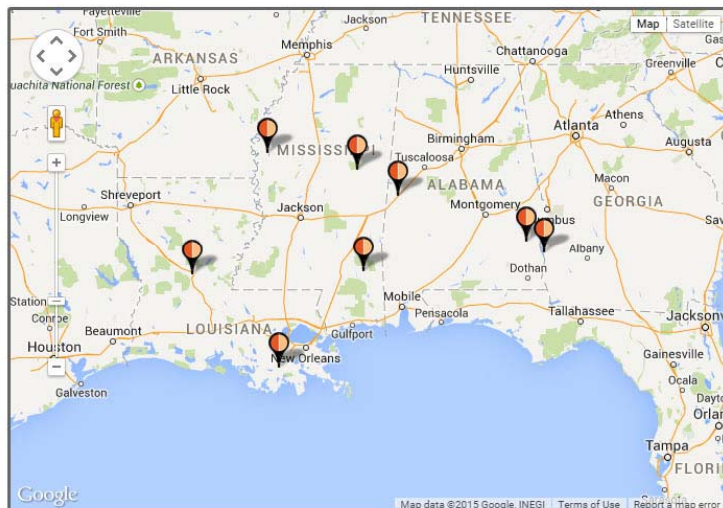

Mississippi MarketMaker Newsletter

Mississippi Farm-Raised Catfish!

Dr. Benedict Posadas and Katy Buchanan
Mississippi State University, Coastal Research and Extension Center
Mississippi MarketMaker Newsletter, Vol. 5, Issue 5, March 19, 2015
Website: <http://msucares.com/newsletters/marketmaker/index.html>

Catfish Farmers Registered in MarketMaker

There are **54 catfish farmers** registered in the National MarketMaker Program. To find local catfish producers in your city, county, state or nationwide: (1) Do a **Business Search** among **Farmer/Rancher**; (2) Type **Catfish**, then **Search By** distance or zip code. Advance search options are available. The MarketMaker map below shows the geographical locations of **8 of the 54 catfish farmers** registered in the National MarketMaker program which are closest to Biloxi, Mississippi. Of the 54 local producers, 3 are from Mississippi.

Map of Results

Keywords: **catfish** » States: **AL, AK, AZ, AR, CA, CO, CT, DC, DE, FL, GA, HI, ID, IL, IN, IA, KS, KY, LA, ME, MD, MA, MI, MN, MS, MO, MT, NE, NV, NH, NJ, NM, NY, NC, ND, OH, OK, OR, PA, RI, SC, SD, TN, TX, UT, VT, VA, WA, WV, WI, or WY** »
Type: **Farmer/Rancher** »

Detected Location: Lat: 30.402329799999997, Lng: -88.8982666 [Change](#)

Search Results

Sort: Distance ▾

54 results found.

- Dan Brewer Fishery**
Richton, MS (66 mi) [SEE PROFILE](#)
[Get Directions](#)
- Authement Farms**
Houma, LA (118 mi) [SEE PROFILE](#)
[Get Directions](#)
- Nelson Farms**
Epes, AL (166 mi) [SEE PROFILE](#)
[Get Directions](#)
- Jack Miller Farms**
Louisville, MS (191 mi) [SEE PROFILE](#)
[Get Directions](#)
- Alexandria Fish & Produce Market**
Alexandria, LA (220 mi) [SEE PROFILE](#)
[Get Directions](#)
- AquaSouth and Abercrombie Foods**
Clayton, AL (229 mi) [SEE PROFILE](#)
[Get Directions](#)
- Lauren Farms, Inc.**
Leland, MS (241 mi) [SEE PROFILE](#)
[Get Directions](#)
- Pittmans Catfish**
Fort Gaines, GA (245 mi) [SEE PROFILE](#)
[Get Directions](#)