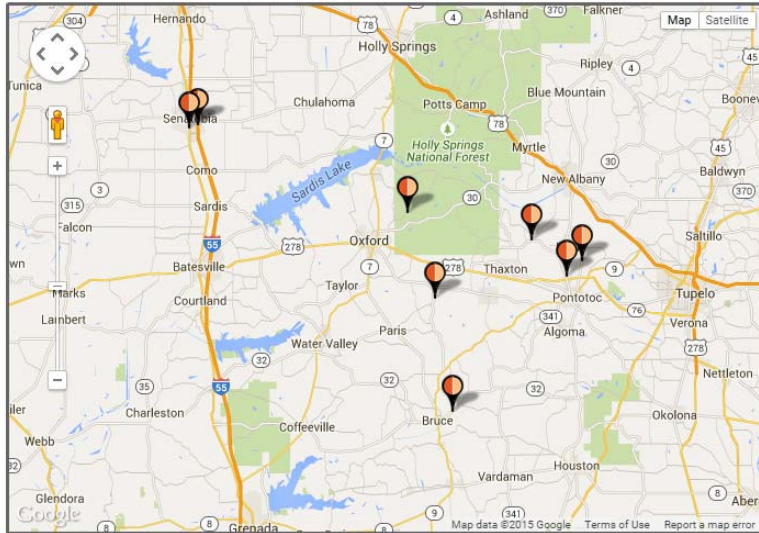

Vegetable, Fruits and Nut Growers Registered in Mississippi MarketMaker

To find local vegetable, fruit and nut growers registered in Mississippi MarketMaker: (1) Do a **Business Search** in <http://ms.foodmarketmaker.com>, (2) Type “**vegetables, fruits, nuts**”, (3) Select **Farmer/Rancher** under Filters, then **Search By** distance. Remember to specify your current location. There are **198 vegetable, fruit and nut growers** registered in Mississippi MarketMaker. The eight growers nearest to Oxford School District are shown in the MarketMaker map below. Please encourage your local food growers to network with local school districts.

Map of Results

Keywords: vegetables, fruits nuts » State: MS » Type: Farmer/Rancher » Types: Farmer/Rancher or Farmer/Rancher »

📍 Detected Location: Oxford, MS [Change](#)

Search Results

Sort: Distance ▾

198 results found.

- **A Old Thyme Farms and Nursery**
  Oxford, MS (7 mi) [SEE PROFILE](#)
  [Get Directions](#)
- **Wolf Creek Farm**
  Oxford, MS (13 mi) [SEE PROFILE](#)
  [Get Directions](#)
- **Wise Farms**
  Pontotoc, MS (24 mi) [SEE PROFILE](#)
  [Get Directions](#)
- **Missiana Produce Inc.**
  Bruce, MS (28 mi) [SEE PROFILE](#)
  [Get Directions](#)
- **Pontotoc Ridge Blueberry Farm**
  Pontotoc, MS (29 mi) [SEE PROFILE](#)
  [Get Directions](#)
- **Richardson Farm**
  Senatobia, MS (30 mi) [SEE PROFILE](#)
  [Get Directions](#)
- **Holcombe Farms**
  Senatobia, MS (31 mi) [SEE PROFILE](#)
  [Get Directions](#)
- **Cherry Creek Orchards**
  Pontotoc, MS (31 mi) [SEE PROFILE](#)
  [Get Directions](#)

« 1 2 3 ... 25 »

Regional Farm to School Workshop

Attend this informative workshop and get connected to schools and growers in your area on July 28, 2015 from 9-noon at the Forrest County Extension Office. Read more about it at <https://veggiedr.wordpress.com/2015/06/29/save-the-date-farm-to-school-workshop/>.

MarketMaker Training Workshops for Producers, Extension, Regulators and School Teachers

Available upon request by a group of 6-12 producers, extension agents, state regulatory agencies staff and school teachers. More details at <http://www.coastal.msstate.edu/MMInserviceTraining.html>.

Where can you find the National Food MarketMaker?

MarketMaker can be viewed at <http://ms.foodmarketmaker.com/>.

Ask Siri or Cortana to search for “Mississippi MarketMaker” on your smart phone.

Register your food business and school district and search for local foods at ms.foodmarketmaker.com.