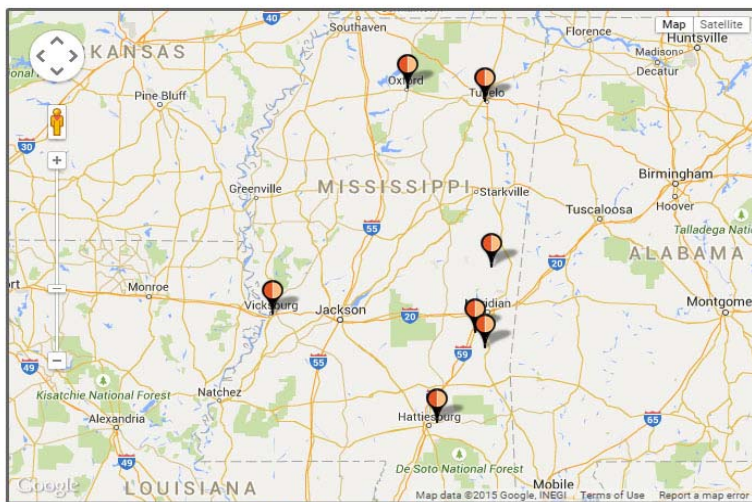

## Linking Mississippi School Districts with Local Food Growers

Benedict Posadas. Mississippi MarketMaker Newsletter, Vol. 5, Issue 11, July 7, 2015.  
Mississippi State University Extension Service, Coastal Research and Extension Center.  
Website: <http://msucares.com/newsletters/marketmaker/index.html>

### School Districts Registered in Mississippi MarketMaker

To find local school districts registered in Mississippi MarketMaker: (1) Do a **Business Search** in <http://ms.foodmarketmaker.com>, (2) Type “**school district**”, (3) Select **Buyer** under Filters, then **Search By** distance. Remember to specify your current location. There are **seven school districts** registered in Mississippi MarketMaker, as shown in the MarketMaker map below. Please encourage your local school district nutritionists to register their schools at Mississippi MarketMaker and network with local food growers.

#### Map of Results

Keywords: school districts » State: MS » Type: Buyer »

Detected Location: Lat: 30.396, Lng: -88.8853 [Change](#)