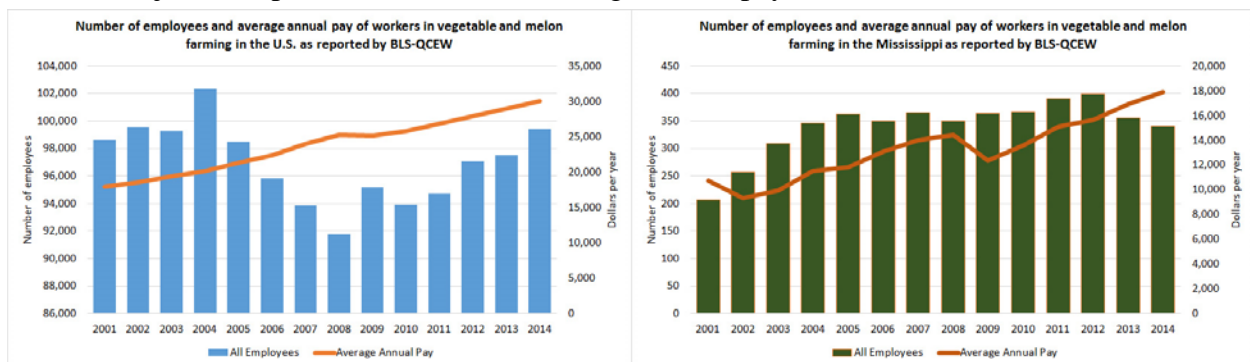

Mississippi MarketMaker Newsletter

Know Your Local Vegetable Growers!

Posadas, Benedict C. Mississippi MarketMaker Newsletter, Vol. 6, Issue 10, May 24, 2016.

Direct Economic Impacts of U.S. Vegetable Farming

NAICS code 112 covers vegetable and melon farming. Long-term trends of the number of employees and average annual pay reported by the Quarterly Census of Employment and Wages which is conducted by the U.S Bureau of Labor Statistics are shown below. Vegetable and melon farming businesses generated almost 100,000 jobs in the entire U.S.A. and paid an average annual pay of \$30,000 in 2014. Mississippi vegetable and melon farming businesses created almost 350 jobs and paid almost \$18,000 average annual pay in 2014.

What is MarketMaker?

MarketMaker is the largest and most in-depth database of its kind featuring a diverse community of food-related businesses: buyers, farmers/ranchers, fisheries, farmers markets, processors/packers, wineries, restaurants and more. **MarketMaker** provides simple yet powerful search tools to connect with others across the production and distribution chain.