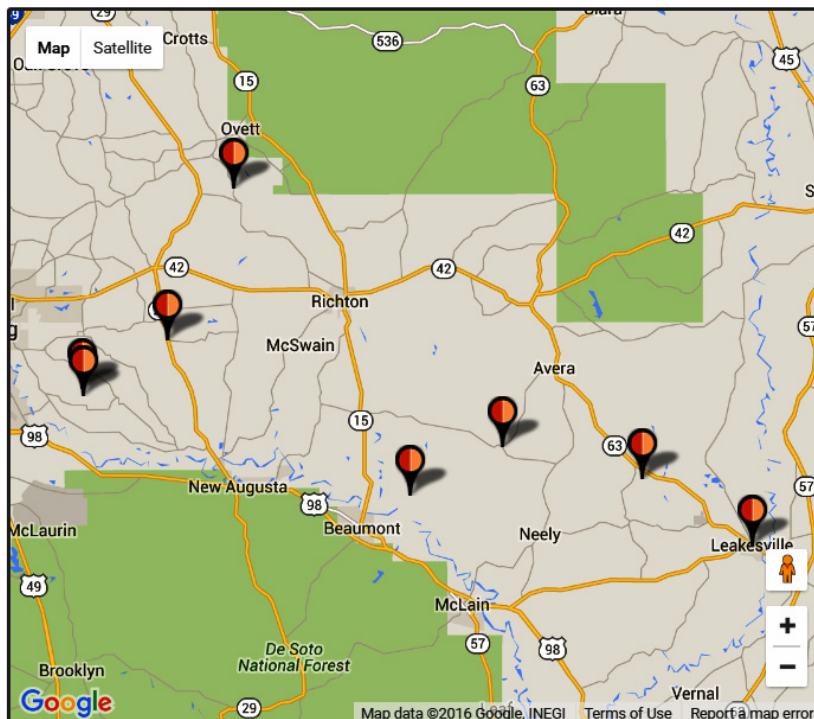

How do you search for local food businesses in Mississippi MarketMaker?

Click [Search](#) and type a keyword in the space under **Search MarketMaker**.

Vegetable farms which are registered in MarketMaker

There are **4,644** vegetables farms registered in MarketMaker, as shown in the MarketMaker map below. When the search was limited to Mississippi, the number was **145**. Click this [LINK](#) to view the search results online. You can sort the results alphabetically, by relevance or by distance to your current location.

Keywords: vegetables » States: AL, AK, AZ, AR, CA, CO, CT, DC, DE, FL, GA, HI, ID, IL, IN, IA, KS, KY, LA, ME, MD, MA, MI, MN, MS, MO, MT, NE, NV, NH, NJ, NM, NY, NC, ND, OH, OK, OR, PA, RI, SC, SD, TN, TX, UT, VT, VA, WA, WV, WI, or WY » Type: Farmer/Rancher » Profile: Farmer/Rancher > Vegetables

4,644 results found.

📍 Detected Location: Beaumont, MS [Change](#)

-  **Punkin Ridge Farm**
Beaumont, MS (4 mi)

-  **Dixie Hill Farms**
Leakesville, MS (9 mi)

-  **H&H FARM**
Richton, MS (15 mi)

-  **Breland's Farm**
Leakesville, MS (16 mi)