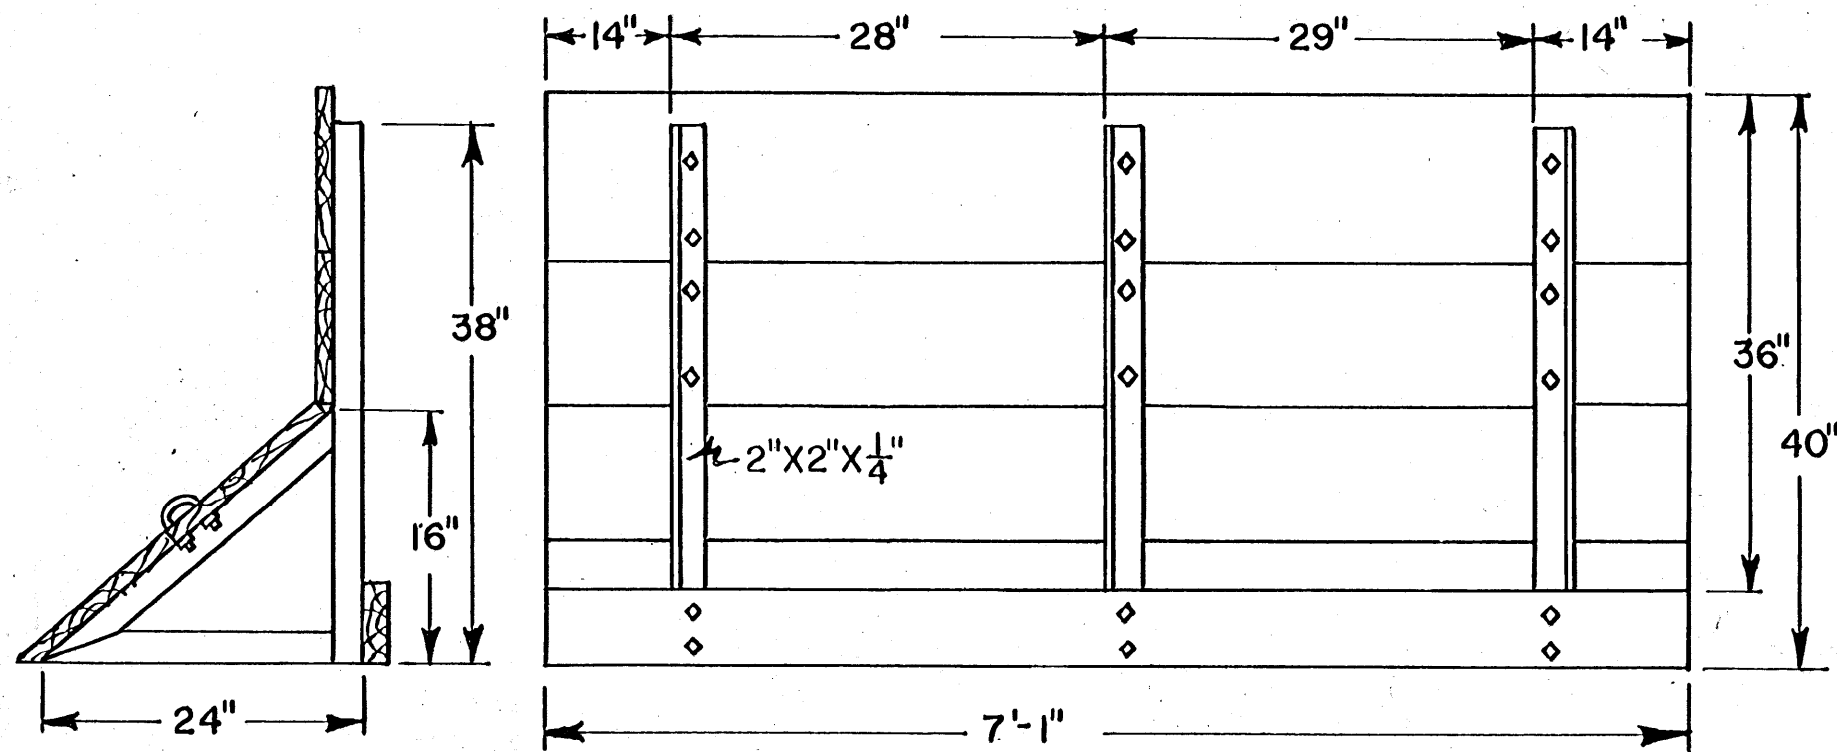

SIDE VIEW

FALSE END GATE

CABLES ATTACHED TO FALSE END GATE

DEVELOPED BY M.A.F.E.S.
CKD. BY: T.N. JONES

COOPERATIVE EXTENSION WORK IN
AGRICULTURE AND HOME ECONOMICS
STATE OF MISSISSIPPI
MISSISSIPPI STATE UNIVERSITY
AND
UNITED STATES DEPARTMENT OF AGRICULTURE COOPERATING

SILAGE BOX

MISS. '76 | 6045-A | SHEET 1 OF 3

REAR GATE LATCH

FRONT VIEW

REAR VIEW

FRONT GATE

TOP VIEW

END VIEW