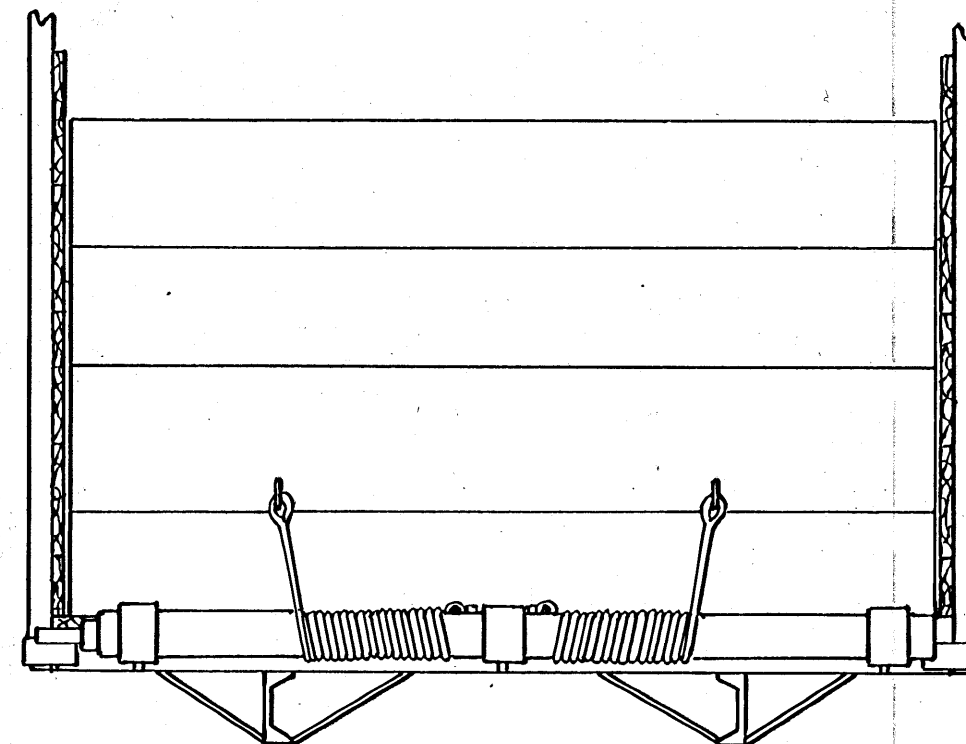

SIDE VIEW

FALSE END GATE

CABLES ATTACHED TO FALSE END GATE

DEVELOPED BY M.A.F.E.S.
CKD. BY: T.N. JONES

COOPERATIVE EXTENSION WORK IN
AGRICULTURE AND HOME ECONOMICS
STATE OF MISSISSIPPI
MISSISSIPPI STATE UNIVERSITY
AND
UNITED STATES DEPARTMENT OF AGRICULTURE COOPERATING

SILAGE BOX

MISS. '76 | 6045-A | SHEET 1 OF 3

REAR GATE LATCH

FRONT VIEW

REAR VIEW

FRONT GATE

TOP VIEW

END VIEW